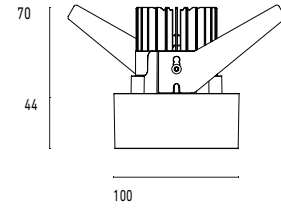

### Model

<b>Name</b>	Mono 100 Type 2 Recessed Downlighter
<b>Finish</b>	Structured Black
<b>Area</b>	Indoor

### System

<b>Power (Luminaire)</b>	16W
<b>Power (System)</b>	19W
<b>Voltage</b>	240V-AC
<b>Optics</b>	Rotationally Symmetrical Direct 15°
<b>Colour Temperature</b>	4000°K
<b>Luminous Flux</b>	1548lm
<b>TM30</b>	Rf95 Rg103
<b>CRI</b>	Ra97
<b>Lumen Maintenance</b>	L90 B10 50000hrs
<b>Chromacity</b>	<3 McAdam Step Ellipse
<b>Articulation</b>	Fixed
<b>Cut-Out</b>	
<b>Ingress Protection</b>	IP44
<b>Control Device</b>	Remote DALI (Included)
<b>Class</b>	III